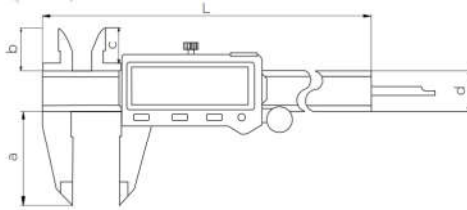

### FEATURES

- Resolution: .0005" / 0.01mm
- Large screen: (53.5 x 15.5mm) LCD display area
- Auto power Off, extend battery life
- Inch/Metric conversion
- Memory function: Keep the reading even after the display is turned off

### Incremental Type

With Thumb Wheel	Without Thumb Wheel	Inch		Metric		Dimensions				
Code No.	Code No.	Range	Accuracy	Range	Accuracy	L	a	b	c	d
306-06-5	306-06-6	0-6"	±0.01"	0-150mm	±0.02mm	236mm	40mm	21mm	16.5mm	16mm
306-08-5	306-08-6	0-8"	±0.015"	0-200mm	±0.03mm	286mm	50mm	24mm	19.5mm	16mm
306-12-5	306-12-6	0-12"	±0.015"	0-300mm	±0.03mm	400mm	60mm	25mm	20.5mm	16mm

### FEATURES

- Resolution: .0005" / 0.01mm
- Large screen: (53.5 x 15.5mm) LCD display area
- The caliper will be ready for measurements as soon as it is switched on with the LCD screen displaying the actual slider position. There is

### Absolute Type

With Thumb Wheel	Without Thumb Wheel	Inch		Metric		Dimensions				
Code No.	Code No.	Range	Accuracy	Range	Accuracy	L	a	b	c	d
306-06-3	306-06-4	0-6"	±0.01"	0-150mm	±0.02mm	236mm	40mm	21mm	16.5mm	16mm
306-08-3	306-08-4	0-8"	±0.015"	0-200mm	±0.03mm	286mm	50mm	24mm	19.5mm	16mm
306-12-3	306-12-4	0-12"	±0.015"	0-300mm	±0.03mm	400mm	60mm	25mm	20.5mm	16mm