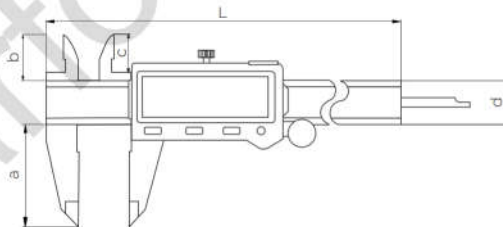

### FEATURES

- Resolution: .0005" / 0.01mm
- Large screen: (53.5 x 15.5mm) LCD display area
- Auto power Off, extend battery life
- Inch/Metric conversion
- Memory function: Keep the reading even after the display is turned off

### Incremental Type

With Thumb Wheel	Without Thumb Wheel	Inch		Metric		Dimensions				
Code No.	Code No.	Range	Accuracy	Range	Accuracy	L	a	b	c	d
306-06-5	306-06-6	0-6"	±0.01"	0-150mm	±0.02mm	236mm	40mm	21mm	16.5mm	16mm
306-08-5	306-08-6	0-8"	±0.015"	0-200mm	±0.03mm	286mm	50mm	24mm	19.5mm	16mm
306-12-5	306-12-6	0-12"	±0.015"	0-300mm	±0.03mm	400mm	60mm	25mm	20.5mm	16mm

### FEATURES

- Resolution: .0005" / 0.01mm
- Large screen: (53.5 x 15.5mm) LCD display area
- The caliper will be ready for measurements as soon as it is switched on with the LCD screen displaying the actual slider position. There is

### Absolute Type

With Thumb Wheel	Without Thumb Wheel	Inch		Metric		Dimensions				
Code No.	Code No.	Range	Accuracy	Range	Accuracy	L	a	b	c	d
306-06-3	306-06-4	0-6"	±0.01"	0-150mm	±0.02mm	236mm	40mm	21mm	16.5mm	16mm
306-08-3	306-08-4	0-8"	±0.015"	0-200mm	±0.03mm	286mm	50mm	24mm	19.5mm	16mm
306-12-3	306-12-4	0-12"	±0.015"	0-300mm	±0.03mm	400mm	60mm	25mm	20.5mm	16mm