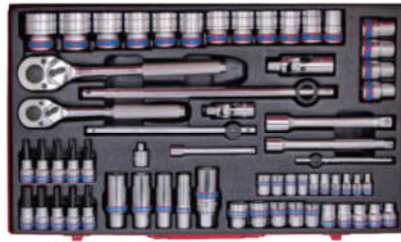

Socket Set

9063MR

9063MR01

9563MR

9563MR01

1/4"+3/8"+1/2"

Metal case size (mm) :
476 x 282 x 57 (0.27 cuft)

9063MR/9563MR

9063MR01/9563MR01

62
PC.

KT NO.	Contents		Kg 7.4	1/2
9063MR	4330MR	4330MR / 4335MR 12, 13, 14, 15, 16, 17, 18, 19, 20, 21, 22, 23, 24, 27, 30, 32	363021	4768-10F
	3330M		3769-08F	
9563MR	4335MR	4330MR / 4335MR 12, 13, 14, 15, 16, 17, 18, 19, 20, 21, 22, 23, 24, 27, 30, 32	363521	3235M 12, 14, 17, 19
	3335M		3025	
9063MR01	4330MR	3330M / 3335M 8, 9, 10, 11, 12, 13, 14, 15, 17, 19	363021	4755-10G
	3330M		3779-08G	
9563MR01	4335MR	3330M / 3335M 8, 9, 10, 11, 12, 13, 14, 15, 17, 19	363521	3235M 10, 13, 17, 19
	3335M		3792	
				4791R
				3812

9033CR

1/4"+3/8"+1/2"

Metal case size (mm) :
450 x 370 x 56 (0.329 cuft)

Contents	Kg 12.3	1/2
2335M	4, 4.5, 5, 5.5, 6, 7, 8, 9, 10, 11, 12, 13	
2335S	5/32, 3/16, 7/32, 1/4, 9/32, 5/16, 11/32, 3/8, 7/16, 1/2	
2235M	4, 4.5, 5, 5.5, 6, 7, 8, 9, 10, 11, 12, 13	
2235S	5/32, 3/16, 7/32, 1/4, 9/32, 5/16, 11/32, 3/8, 7/16, 1/2	
3330M	8, 9, 10, 11, 12, 13, 14, 15, 16, 17, 18, 19, 20, 21, 22	
4330MR	8, 9, 10, 11, 12, 13, 14, 15, 16, 17, 18, 19, 20, 21, 22, 23, 24, 25, 26, 27, 28, 30, 32	
4330SR	3/8, 7/16, 1/2, 9/16, 5/8, 11/16, 3/4, 13/16, 7/8, 15/16, 1, 1-1/8, 1-3/16, 1-1/4	
2015MX	H3, H4, H5, H6, H8, H10	
2015SX	1/8, 3/16, 7/32, 1/4, 5/16, 3/8	
2011X	PH1, PH2, PH3, PH4	
1115-03	H1.5, H2, H2.5	