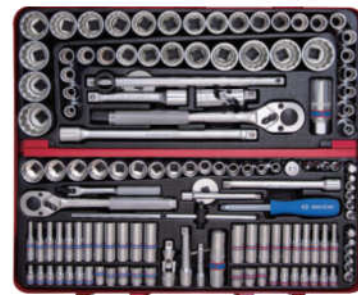

Socket Set

9063MR

9063MR01

9563MR

9563MR01

1/4"+3/8"+1/2"

Metal case size (mm) :
476 x 282 x 57 (0.27 cuft)

9063MR/9563MR

9063MR01/9563MR01

62
PC.

KT NO.	Contents		Kg 7.4	1/2
9063MR	4330MR	4330MR / 4335MR 12, 13, 14, 15, 16, 17, 18, 19, 20, 21, 22, 23, 24, 27, 30, 32	363021	4768-10F
	3330M		3769-08F	
9563MR	4335MR	4330MR / 4335MR 12, 13, 14, 15, 16, 17, 18, 19, 20, 21, 22, 23, 24, 27, 30, 32	363521	3235M 12, 14, 17, 19
	3335M		3025	
9063MR01	4330MR	3330M / 3335M 8, 9, 10, 11, 12, 13, 14, 15, 17, 19	363021	4755-10G
	3330M		3779-08G	
9563MR01	4335MR	3330M / 3335M 8, 9, 10, 11, 12, 13, 14, 15, 17, 19	363521	3235M 10, 13, 17, 19
	3335M		3792	
				4791R
				3812

9033CR

1/4"+3/8"+1/2"

Metal case size (mm) :
450 x 370 x 56 (0.329 cuft)

Contents	Kg 12.3	1/2
2335M	4, 4.5, 5, 5.5, 6, 7, 8, 9, 10, 11, 12, 13	
2335S	5/32, 3/16, 7/32, 1/4, 9/32, 5/16, 11/32, 3/8, 7/16, 1/2	
2235M	4, 4.5, 5, 5.5, 6, 7, 8, 9, 10, 11, 12, 13	
2235S	5/32, 3/16, 7/32, 1/4, 9/32, 5/16, 11/32, 3/8, 7/16, 1/2	
3330M	8, 9, 10, 11, 12, 13, 14, 15, 16, 17, 18, 19, 20, 21, 22	
4330MR	8, 9, 10, 11, 12, 13, 14, 15, 16, 17, 18, 19, 20, 21, 22, 23, 24, 25, 26, 27, 28, 30, 32	
4330SR	3/8, 7/16, 1/2, 9/16, 5/8, 11/16, 3/4, 13/16, 7/8, 15/16, 1, 1-1/8, 1-3/16, 1-1/4	
2015MX	H3, H4, H5, H6, H8, H10	
2015SX	1/8, 3/16, 7/32, 1/4, 5/16, 3/8	
2011X	PH1, PH2, PH3, PH4	
1115-03	H1.5, H2, H2.5	