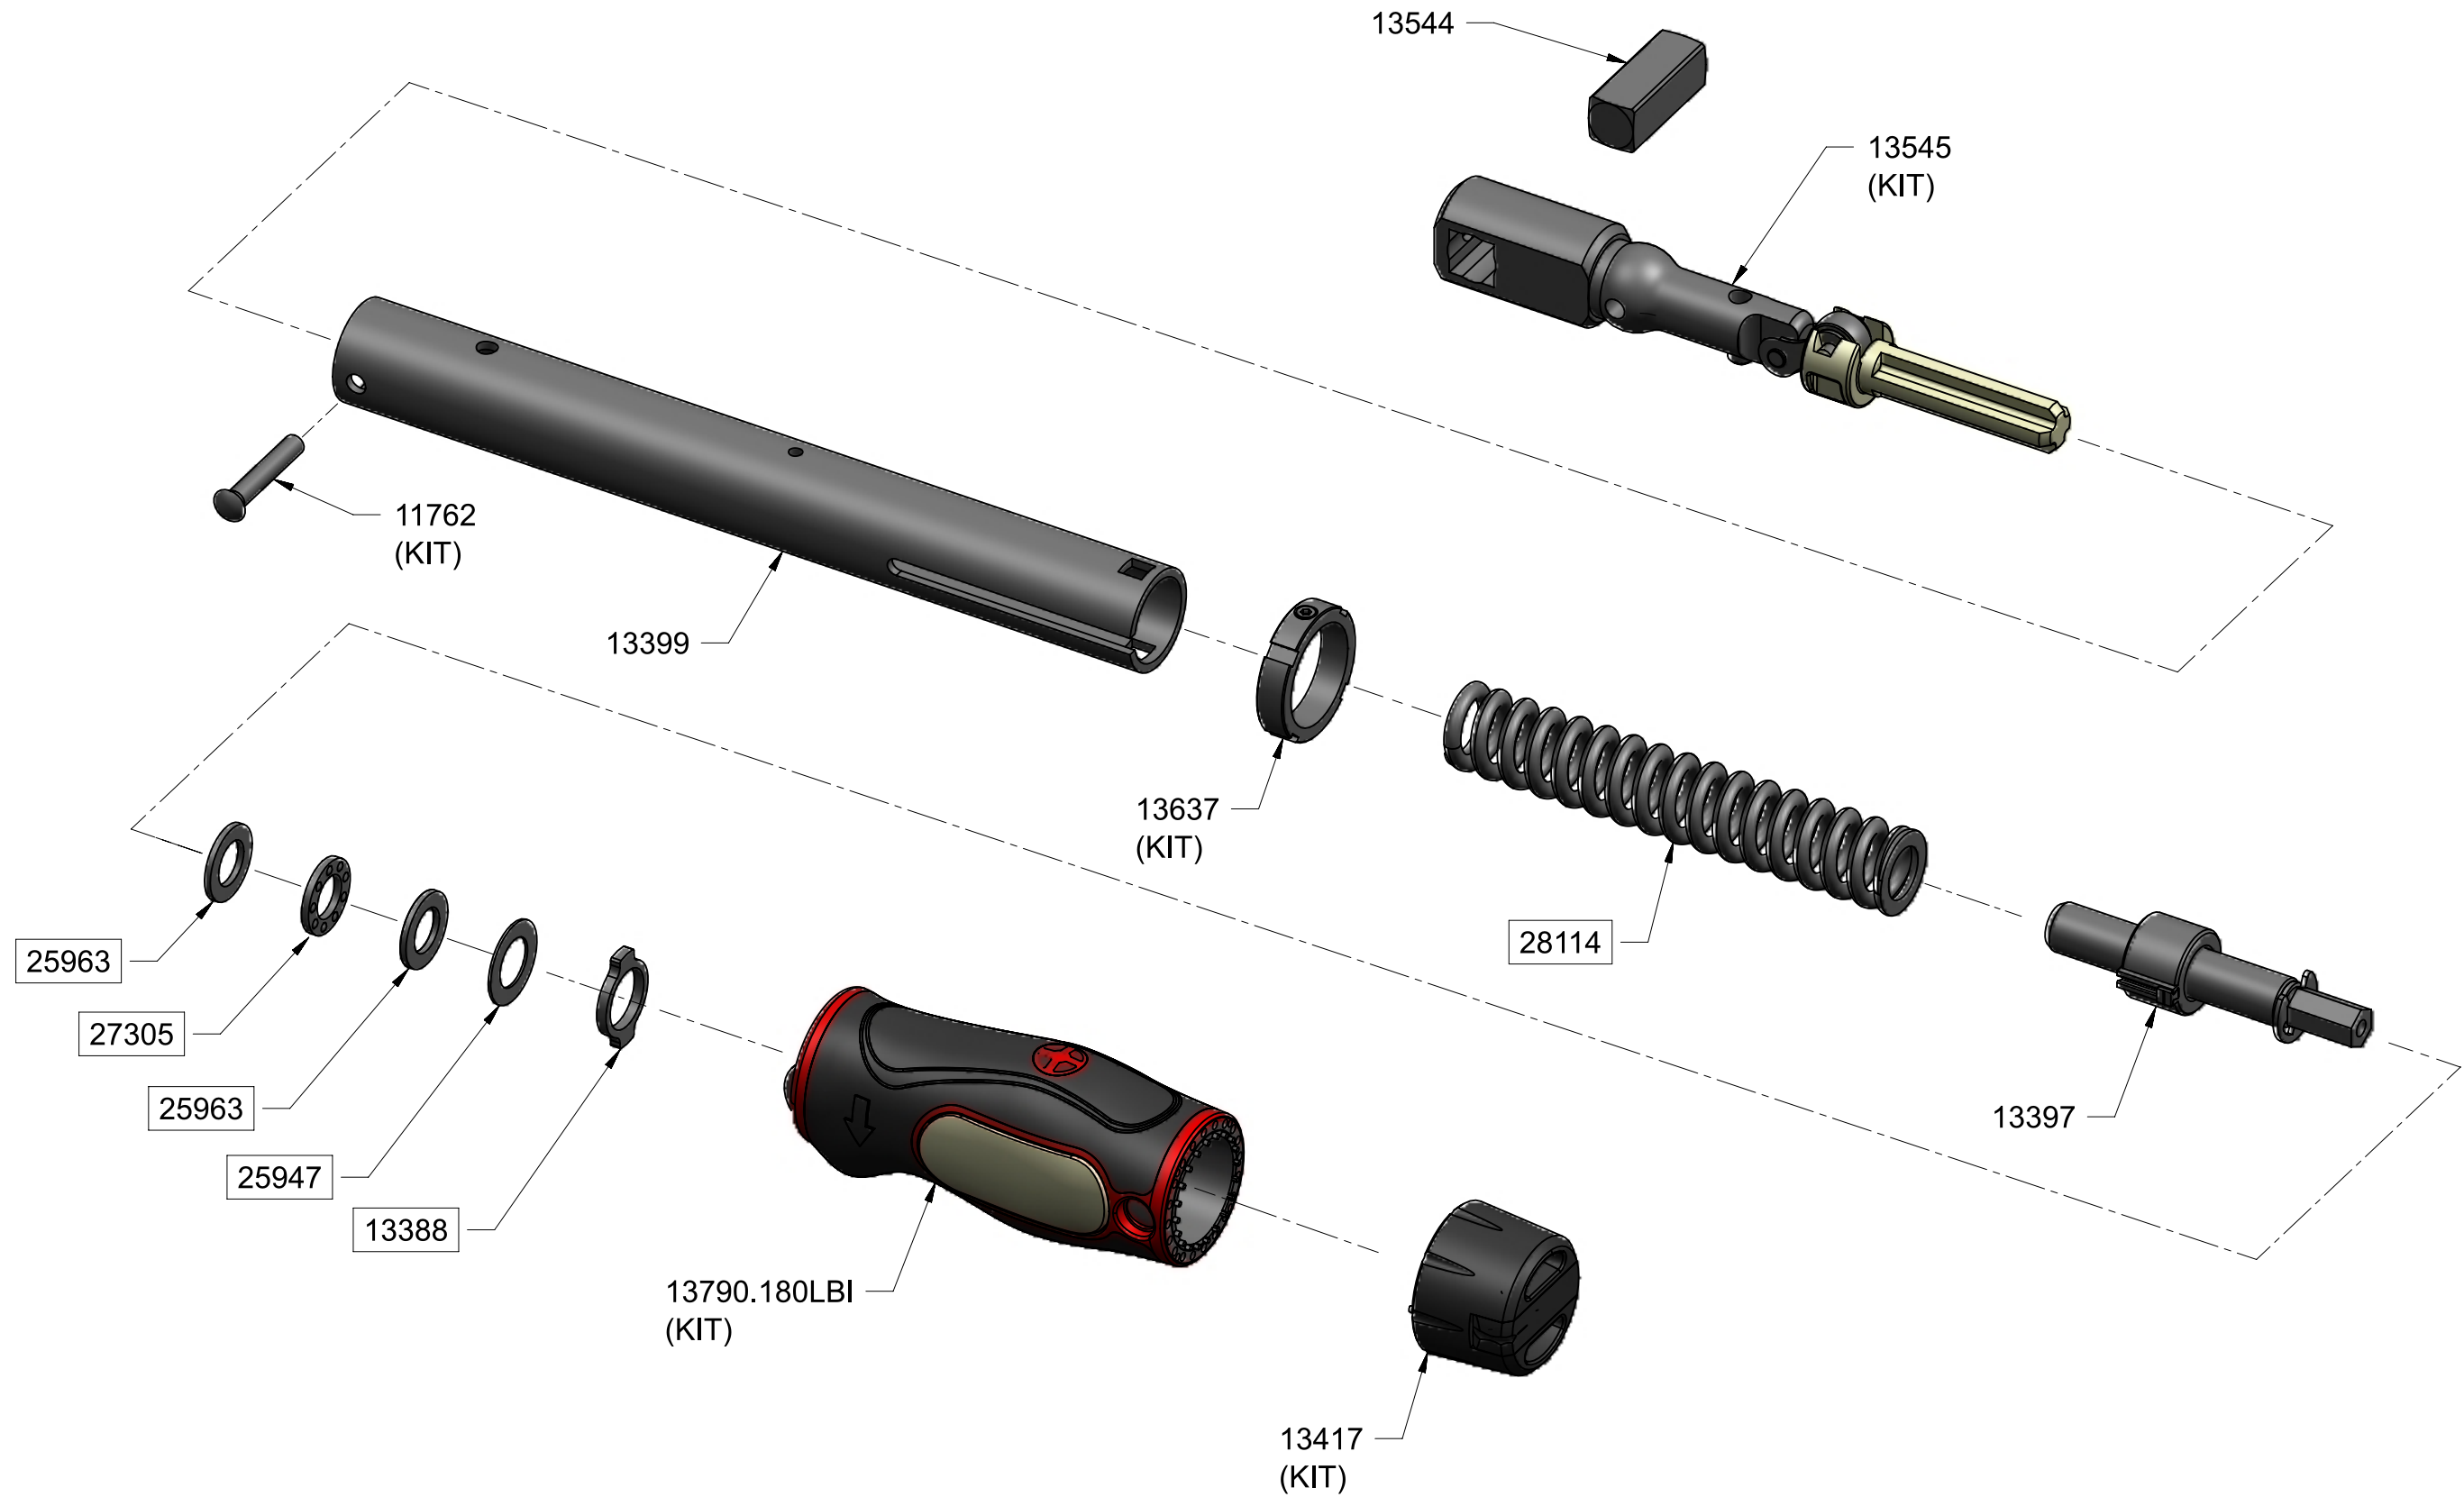

13838 - TW TTf TT15 FIXED HEAD 3/8" SQ. DR. 40-180 lbf.in ONLY - SPARES LISTING

ISSUE 2
08DEC17
ECN-008042

ALL BOXED PART NUMBERS ARE SUBJECT TO A MINIMUM ORDER QUANTITY