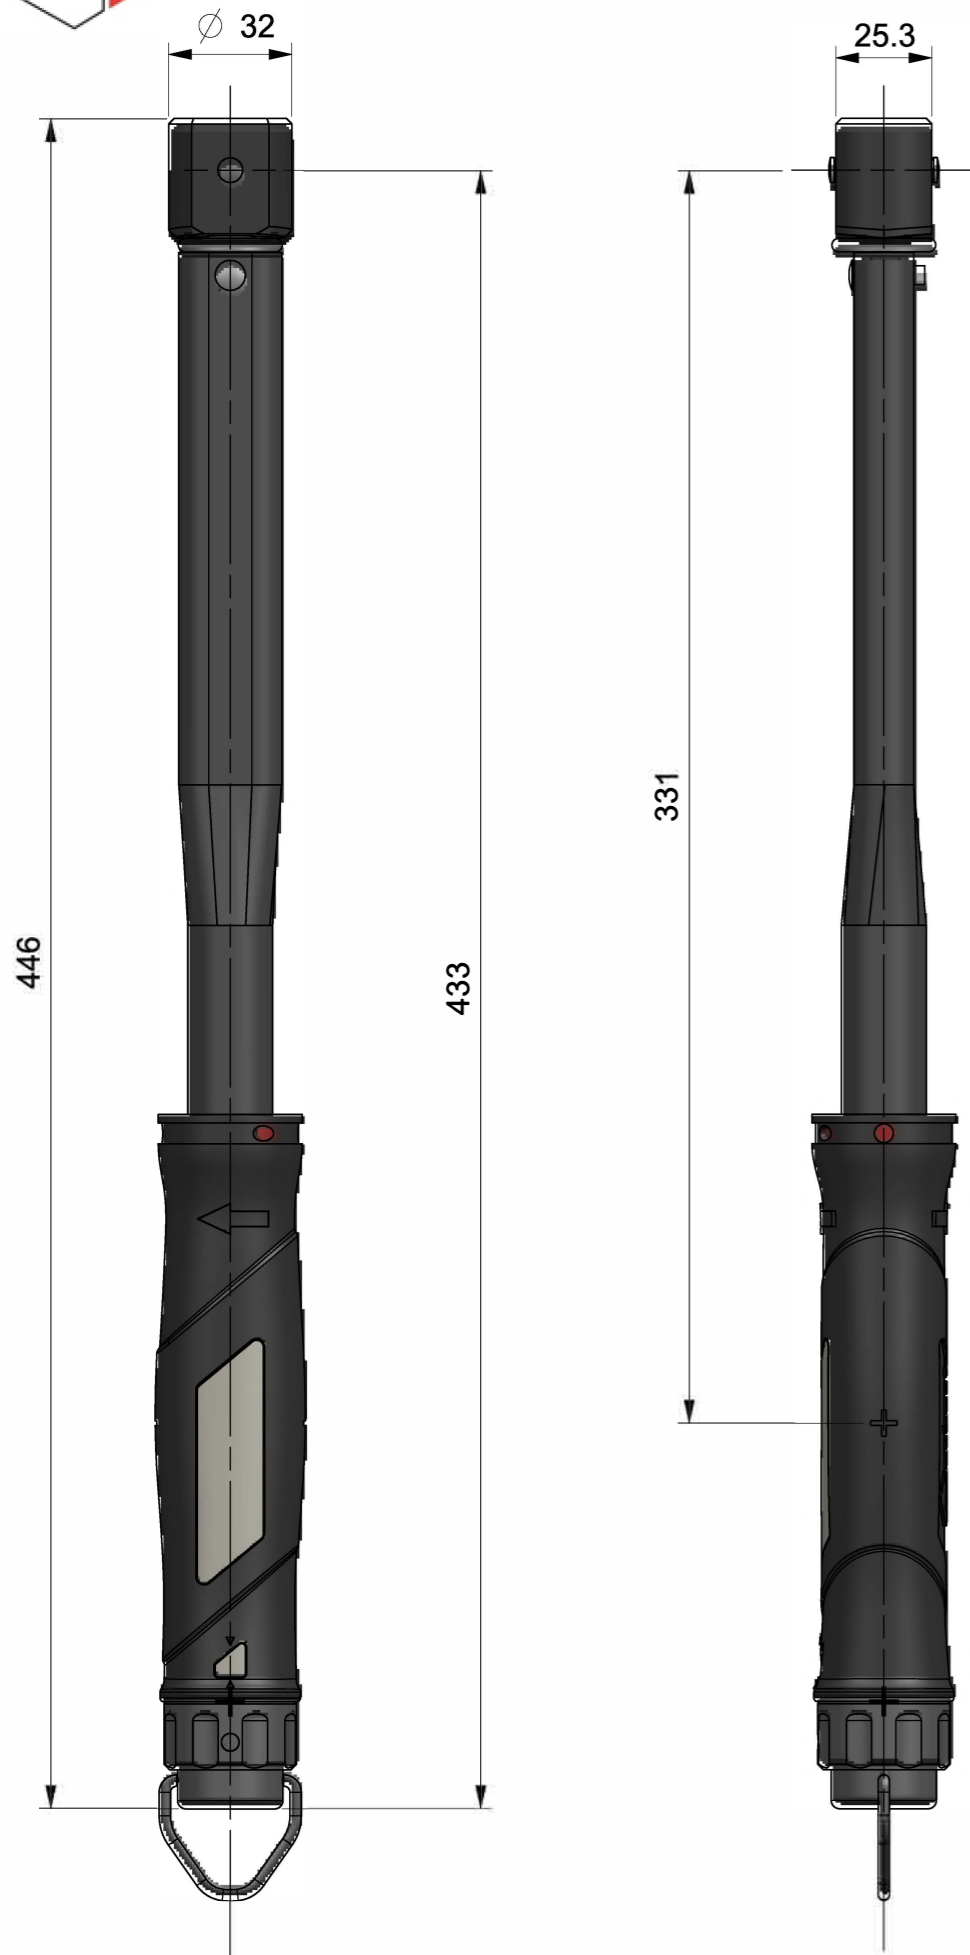

# 130126 - NORTORQUE MDL 200 14x18 FEMALE END N.m/lbf.ft

|                |     |  |
|----------------|-----|--|
| 13777.BLK      | 1   | NORTORQUE MODEL 200 BODY TUBE - BLACK METALLIC                 |
| 26033          | 1   | PIVOT PIN TES 3487   |
| 28540.BLK      | 1   | O RING 15.47 ID 3.53 SECT BLACK                                |
| 15315          | 1   | SECONDARY MOTION ASSEMBLY                                      |
| 28146          | 1   | MAIN COMPRESSION SPRING NORTORQUE                              |
| 131009         | 1   | NORTORQUE/SLIMLINE ADJUSTING SCREW ASSEMBLY - MDL 60, 100, 200 |
| 13347          | 2   | TT HARDENED WASHER   |
| 11522          | 1   | END STOP   |
| 15342          | 1   | THRUST WASHER SIDE LOCKING                                     |
| 15354.RED3020  | 1   | NORTORQUE CALIBRATION HOLE COVER BAND RED RAL3020              |
| 131002         | 1   | MAIN SCALE LENS  |
| 131008         | 1   | STATIONARY GEAR  |
| 131003         | 1   | NORTORQUE MICRO SCALE LENS                                     |
| 131005         | 1   | MICRO GEAR   |
| 28139          | 1   | SPRG/COMP PROFESSIONAL LOCKING KNOB                            |
| 27020          | 1   | STEEL BALL 4 DIA   |
| 131007         | 1   | PUSH PULL LOCKING KNOB   |
| 131006         | 1   | ADJUSTING KNOB   |
| 28147          | 1   | NORTORQUE CLEARANCE REMOVAL SPRING                             |
| 25986          | 1   | WASHER M4X14X0.8 TYPE L ZINC PLATED                            |
| 25351.10       | 1   | SHCS M4 x 10 - 12.9 TO ISO 4762                                |
| 131014.RED3020 | 1   | NORTORQUE/SLIMLINE TW LOCKING KNOB END BUNG - RED RAL 3020     |
| 131015         | 1   | NORTORQUE/SLIMLINE ADJUSTING KNOB HANGER                       |
| 254100         | 1   | SCR SKT GRUB M5 x 8 LONG OVAL                                  |
| 25746          | 1   | M3 DOG POINT GRUB SCREW T6 TORX DRIVEN                         |
| 25497          | 1   | SSS M5X5LG DOG POINT -12.9 TO ISO4028                          |
| 26320          | 1   | PIN HALF GROOVED 4MM DIA X 6 LG MILD STEEL                     |
| 131000.NOR9005 | 1   | NORTORQUE HANDLE - NORBAR BLACK RAL9005                        |
| 11612          | 1   | LVR ARM 200 FEMALE T/H 14mm x 18mm                             |
| Part No        | Qty | Description  |