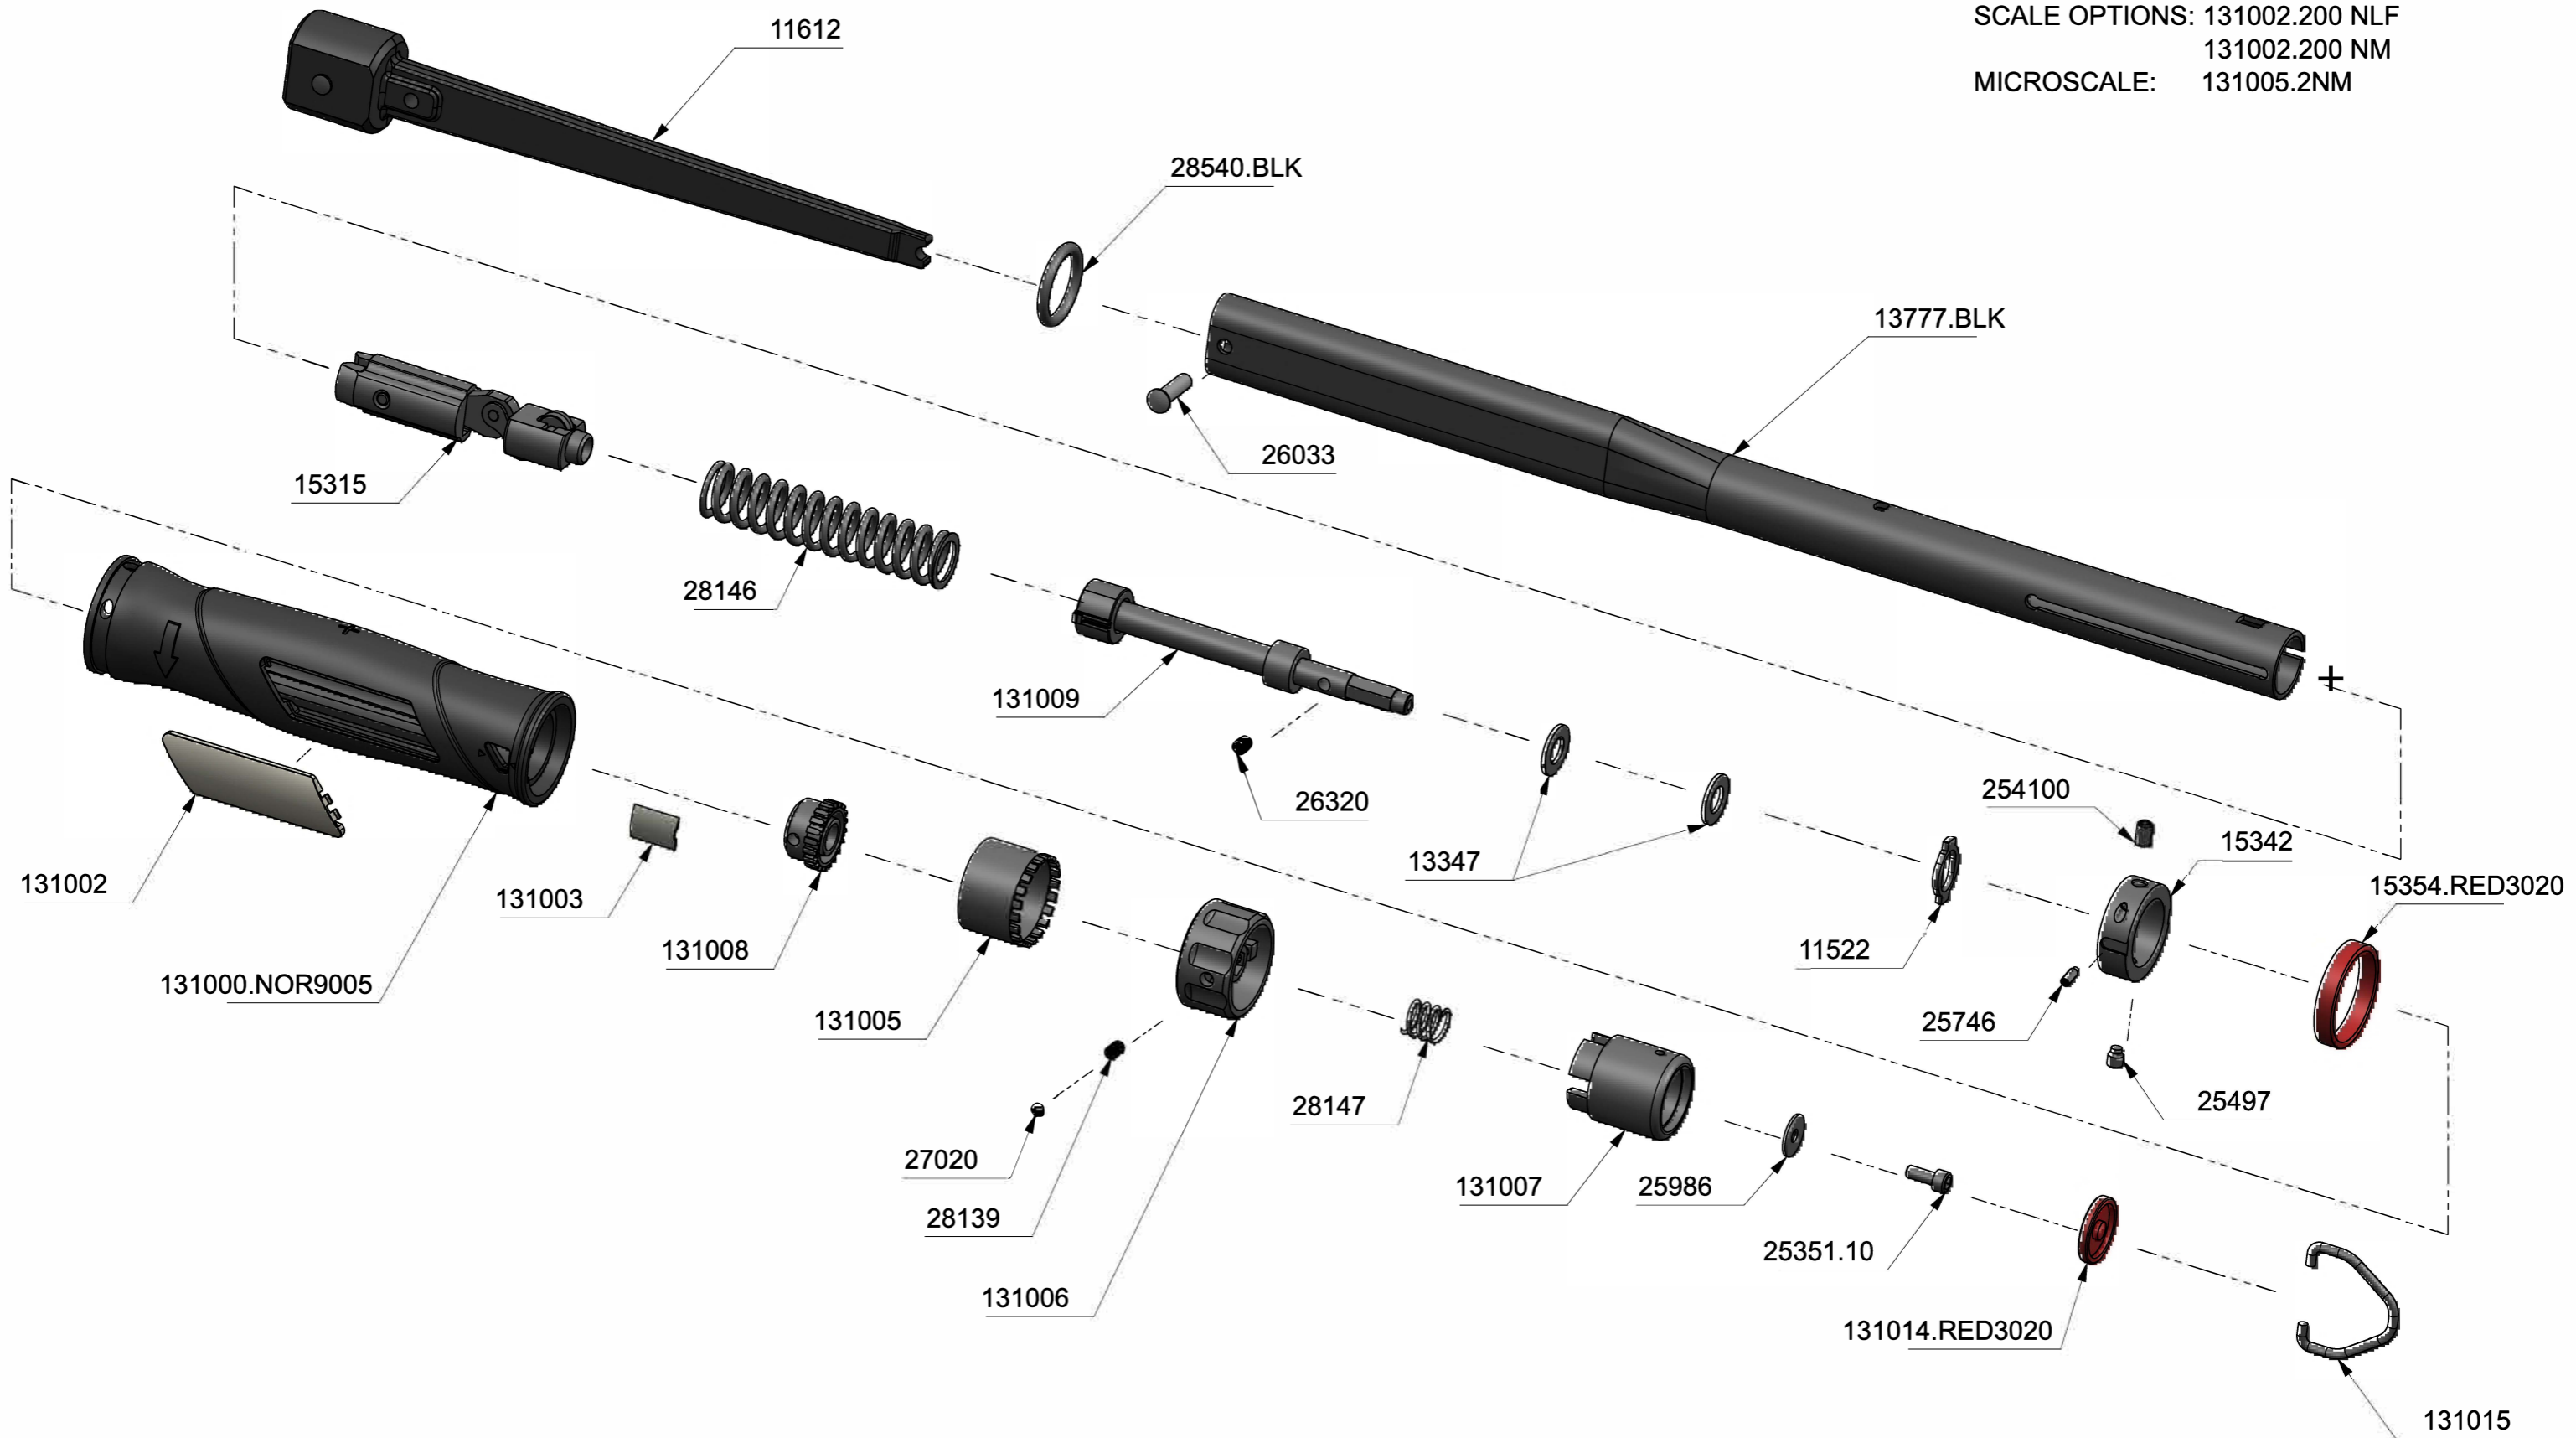

# 130126 - NORTORQUE MDL 200 14x18 FEMALE END N.m/lbf.ft

|                |     |  |
|----------------|-----|--|
| 13777.BLK      | 1   | NORTORQUE MODEL 200 BODY TUBE - BLACK METALLIC                 |
| 26033          | 1   | PIVOT PIN TES 3487   |
| 28540.BLK      | 1   | O RING 15.47 ID 3.53 SECT BLACK                                |
| 15315          | 1   | SECONDARY MOTION ASSEMBLY                                      |
| 28146          | 1   | MAIN COMPRESSION SPRING NORTORQUE                              |
| 131009         | 1   | NORTORQUE/SLIMLINE ADJUSTING SCREW ASSEMBLY - MDL 60, 100, 200 |
| 13347          | 2   | TT HARDENED WASHER   |
| 11522          | 1   | END STOP   |
| 15342          | 1   | THRUST WASHER SIDE LOCKING                                     |
| 15354.RED3020  | 1   | NORTORQUE CALIBRATION HOLE COVER BAND RED RAL3020              |
| 131002         | 1   | MAIN SCALE LENS  |
| 131008         | 1   | STATIONARY GEAR  |
| 131003         | 1   | NORTORQUE MICRO SCALE LENS                                     |
| 131005         | 1   | MICRO GEAR   |
| 28139          | 1   | SPRG/COMP PROFESSIONAL LOCKING KNOB                            |
| 27020          | 1   | STEEL BALL 4 DIA   |
| 131007         | 1   | PUSH PULL LOCKING KNOB   |
| 131006         | 1   | ADJUSTING KNOB   |
| 28147          | 1   | NORTORQUE CLEARANCE REMOVAL SPRING                             |
| 25986          | 1   | WASHER M4X14X0.8 TYPE L ZINC PLATED                            |
| 25351.10       | 1   | SHCS M4 x 10 - 12.9 TO ISO 4762                                |
| 131014.RED3020 | 1   | NORTORQUE/SLIMLINE TW LOCKING KNOB END BUNG - RED RAL 3020     |
| 131015         | 1   | NORTORQUE/SLIMLINE ADJUSTING KNOB HANGER                       |
| 254100         | 1   | SCR SKT GRUB M5 x 8 LONG OVAL                                  |
| 25746          | 1   | M3 DOG POINT GRUB SCREW T6 TORX DRIVEN                         |
| 25497          | 1   | SSS M5X5LG DOG POINT -12.9 TO ISO4028                          |
| 26320          | 1   | PIN HALF GROOVED 4MM DIA X 6 LG MILD STEEL                     |
| 131000.NOR9005 | 1   | NORTORQUE HANDLE - NORBAR BLACK RAL9005                        |
| 11612          | 1   | LVR ARM 200 FEMALE T/H 14mm x 18mm                             |
| Part No        | Qty | Description  |