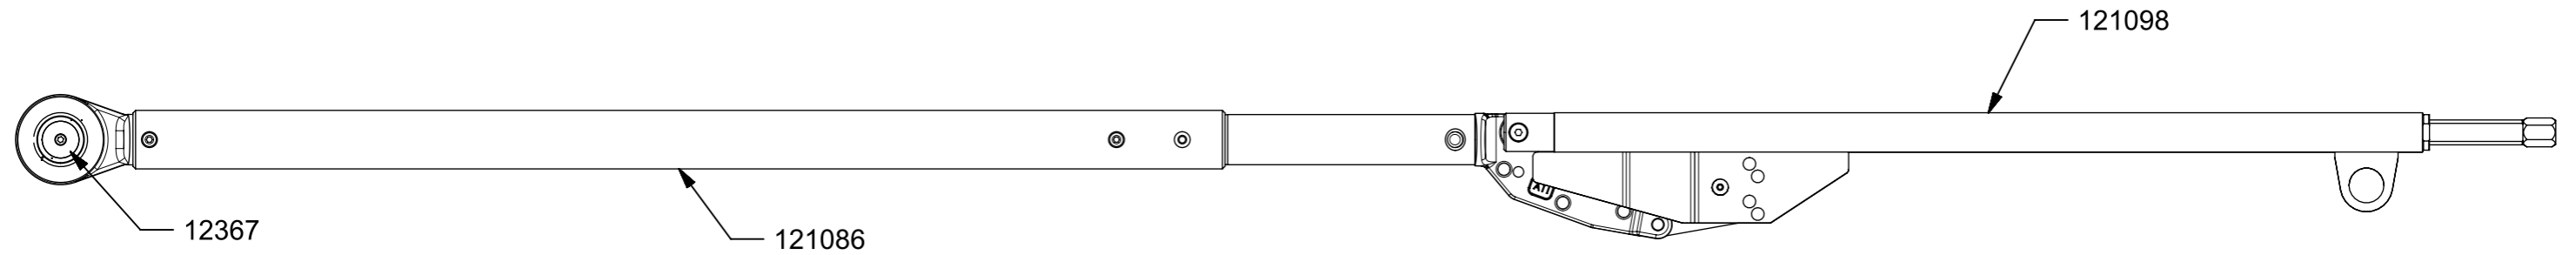

120120 - 6R-N INDUSTRIAL TORQUE WRENCH 1" SQ.

121086	1	RATCHET TUBE ASSY 6R-N
121098	1	HANDLE ASSEMBLY 6R-N
12367	1	SQUARE RETENTION PLATE
18492	1	1" SQ DR 48/96 INV SPLINE 47 TEETH
25352.40	1	SHCS M5 x 40 - 12.9 TO ISO 4762
Part No	Qty	Description