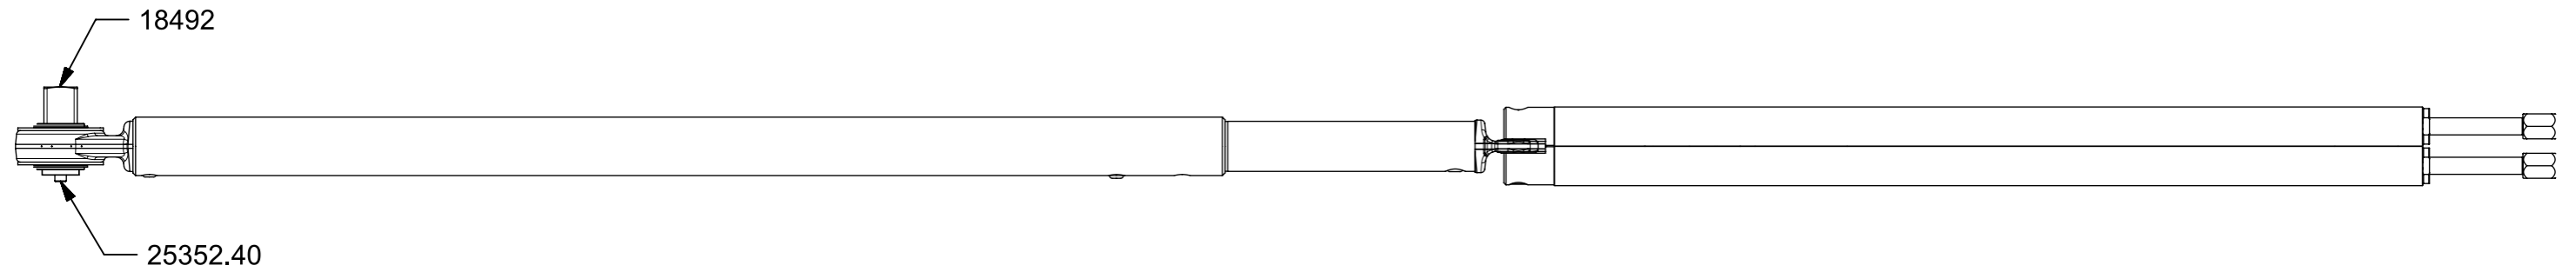

120120 - 6R-N INDUSTRIAL TORQUE WRENCH 1" SQ.

121086	1	RATCHET TUBE ASSY 6R-N
121098	1	HANDLE ASSEMBLY 6R-N
12367	1	SQUARE RETENTION PLATE
18492	1	1" SQ DR 48/96 INV SPLINE 47 TEETH
25352.40	1	SHCS M5 x 40 - 12.9 TO ISO 4762
Part No	Qty	Description