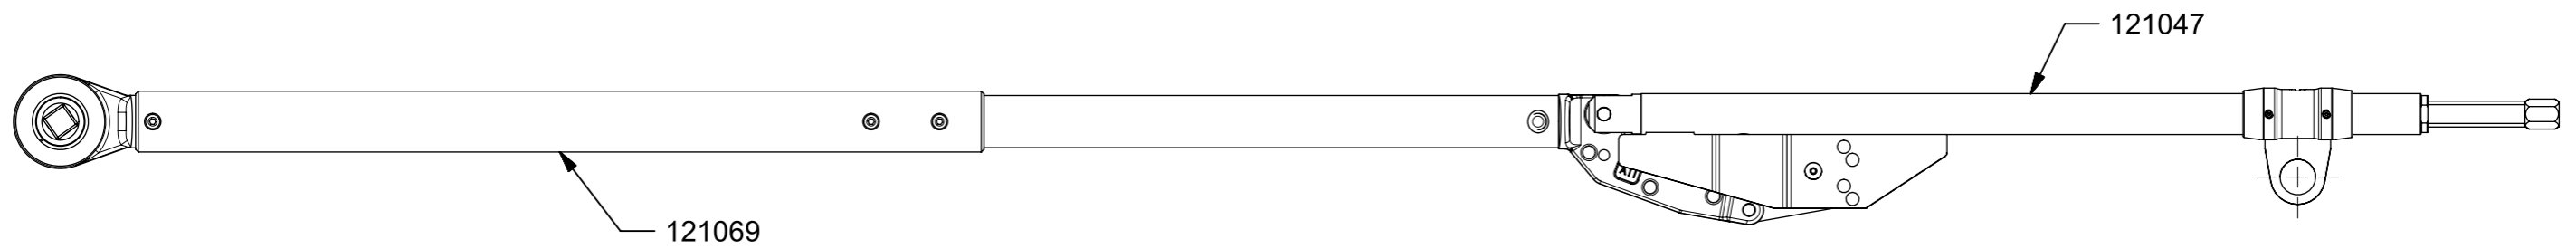

# 120118 - 5AR-N INDUSTRIAL WRENCH 3/4" SQ

121047	1	HANDLE ASSEMBLY 5AR-N
121069	1	RATCHET TUBE ASSY 5AR
12297	1	SQ DR ASSY 3/4 IRH 4507 50-140
Part No	Qty	Description