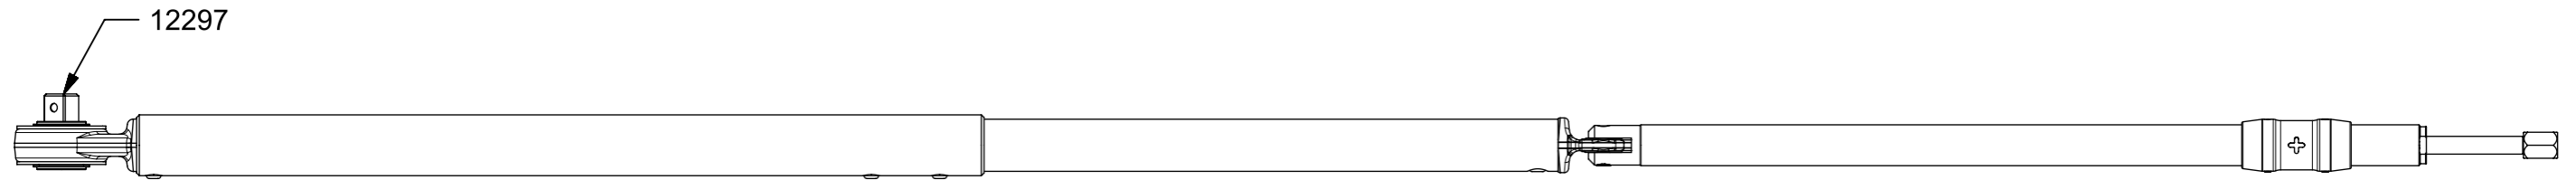

# 120118 - 5AR-N INDUSTRIAL WRENCH 3/4" SQ

121047	1	HANDLE ASSEMBLY 5AR-N
121069	1	RATCHET TUBE ASSY 5AR
12297	1	SQ DR ASSY 3/4 IRH 4507 50-140
Part No	Qty	Description