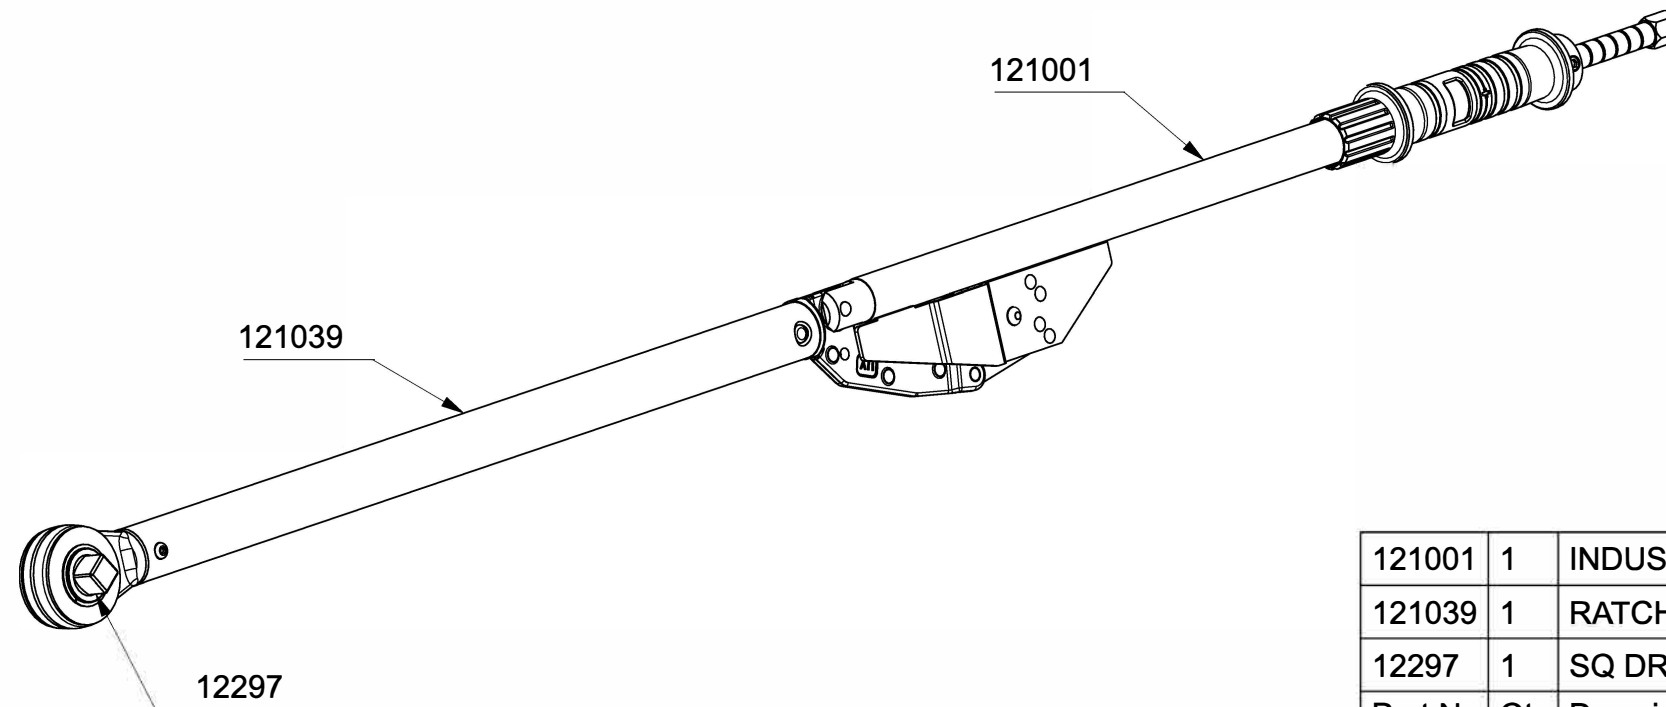

# 120117 - 5R-N INDUSTRIAL TORQUE WRENCH 3/4" NM ONLY

121001	1	INDUSTRIAL HANDLE ASSY
121039	1	RATCHET TUBE ASSY 5R-N
12297	1	SQ DR ASSY 3/4 IRH 4507 50-140
Part No	Qty	Description