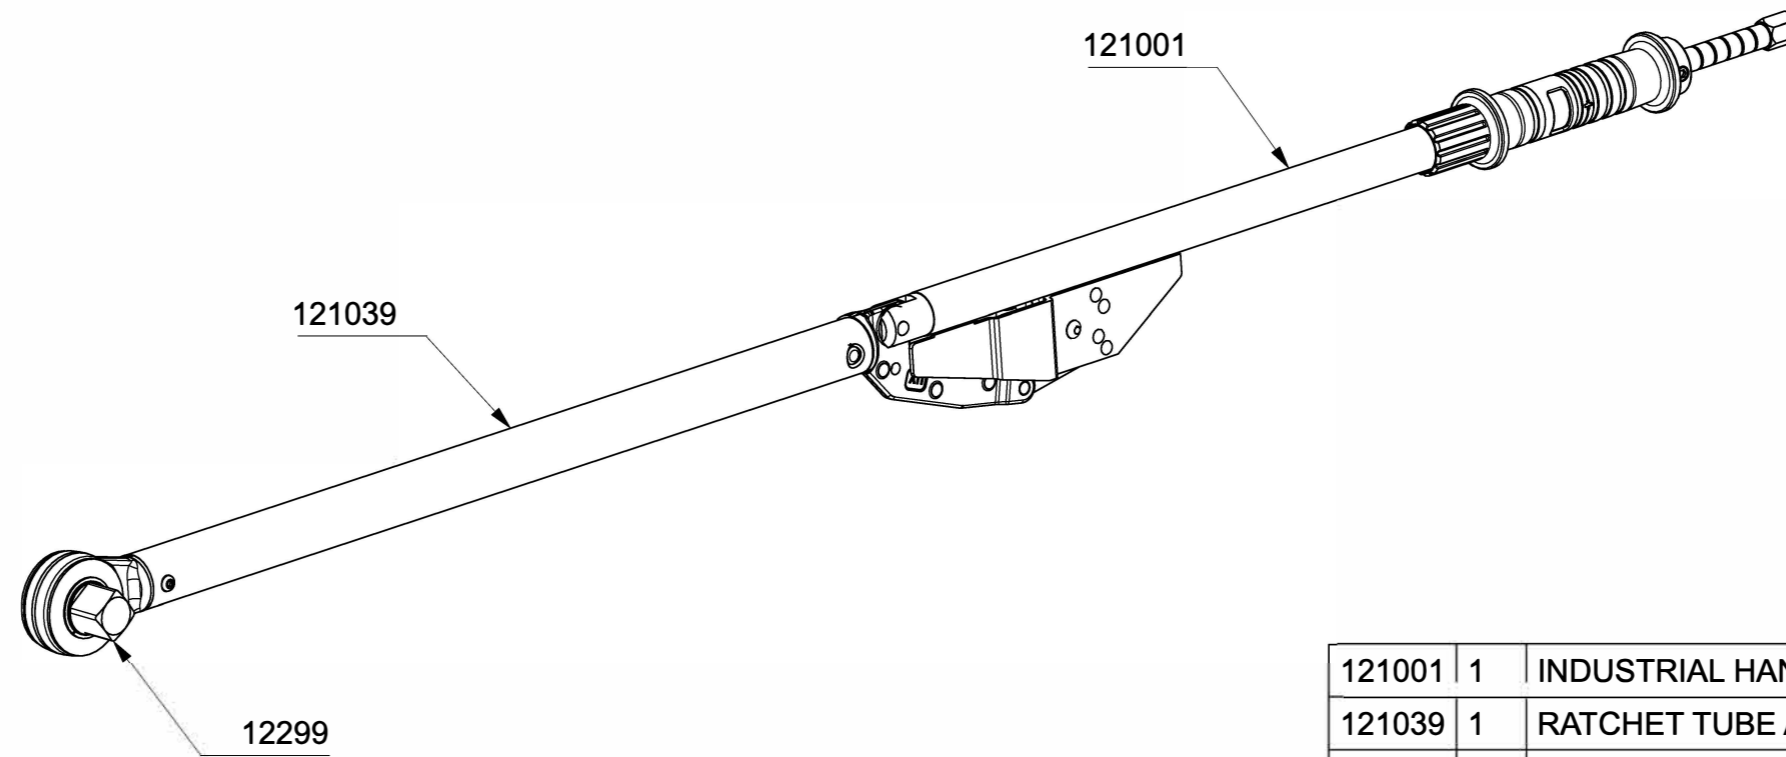

120117.01 - 5R-N INDUSTRIAL TORQUE WRENCH 1" NM ONLY

121001	1	INDUSTRIAL HANDLE ASSY
121039	1	RATCHET TUBE ASSY 5R-N
12299	1	SQ DRIVE ASSY 1" IND. T/W
Part No	Qty	Description