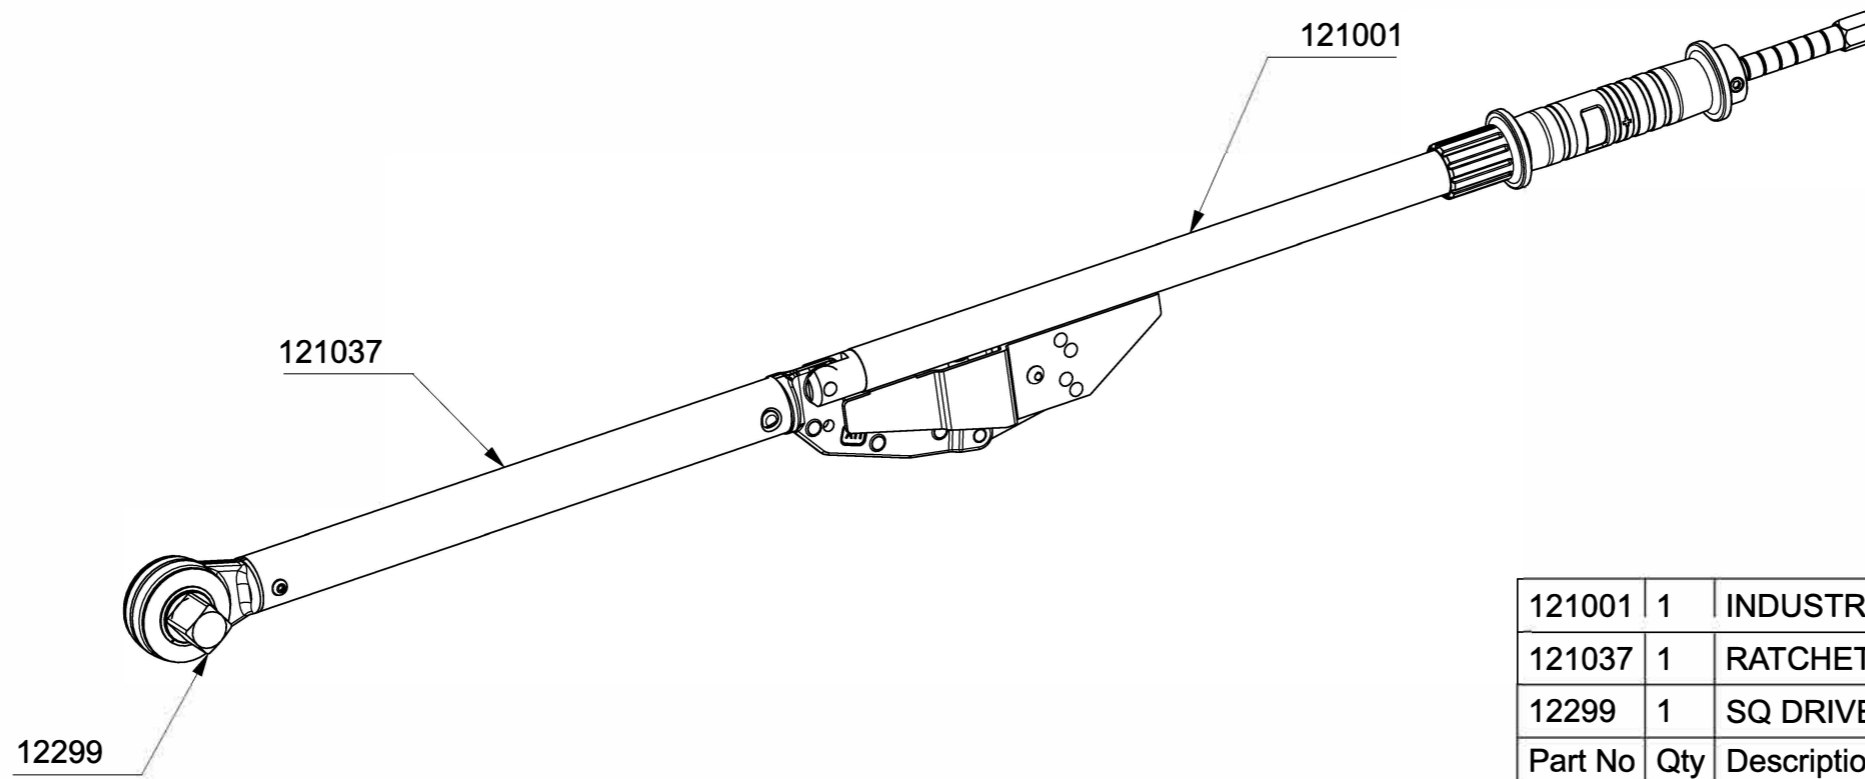

# 120114.01 - 4AR-N INDUSTRIAL TORQUE WRENCH 1" SQ NM ONLY

121001	1	INDUSTRIAL HANDLE ASSY
121037	1	RATCHET TUBE ASSY 4AR-N
12299	1	SQ DRIVE ASSY 1" IND. T/W
Part No	Qty	Description