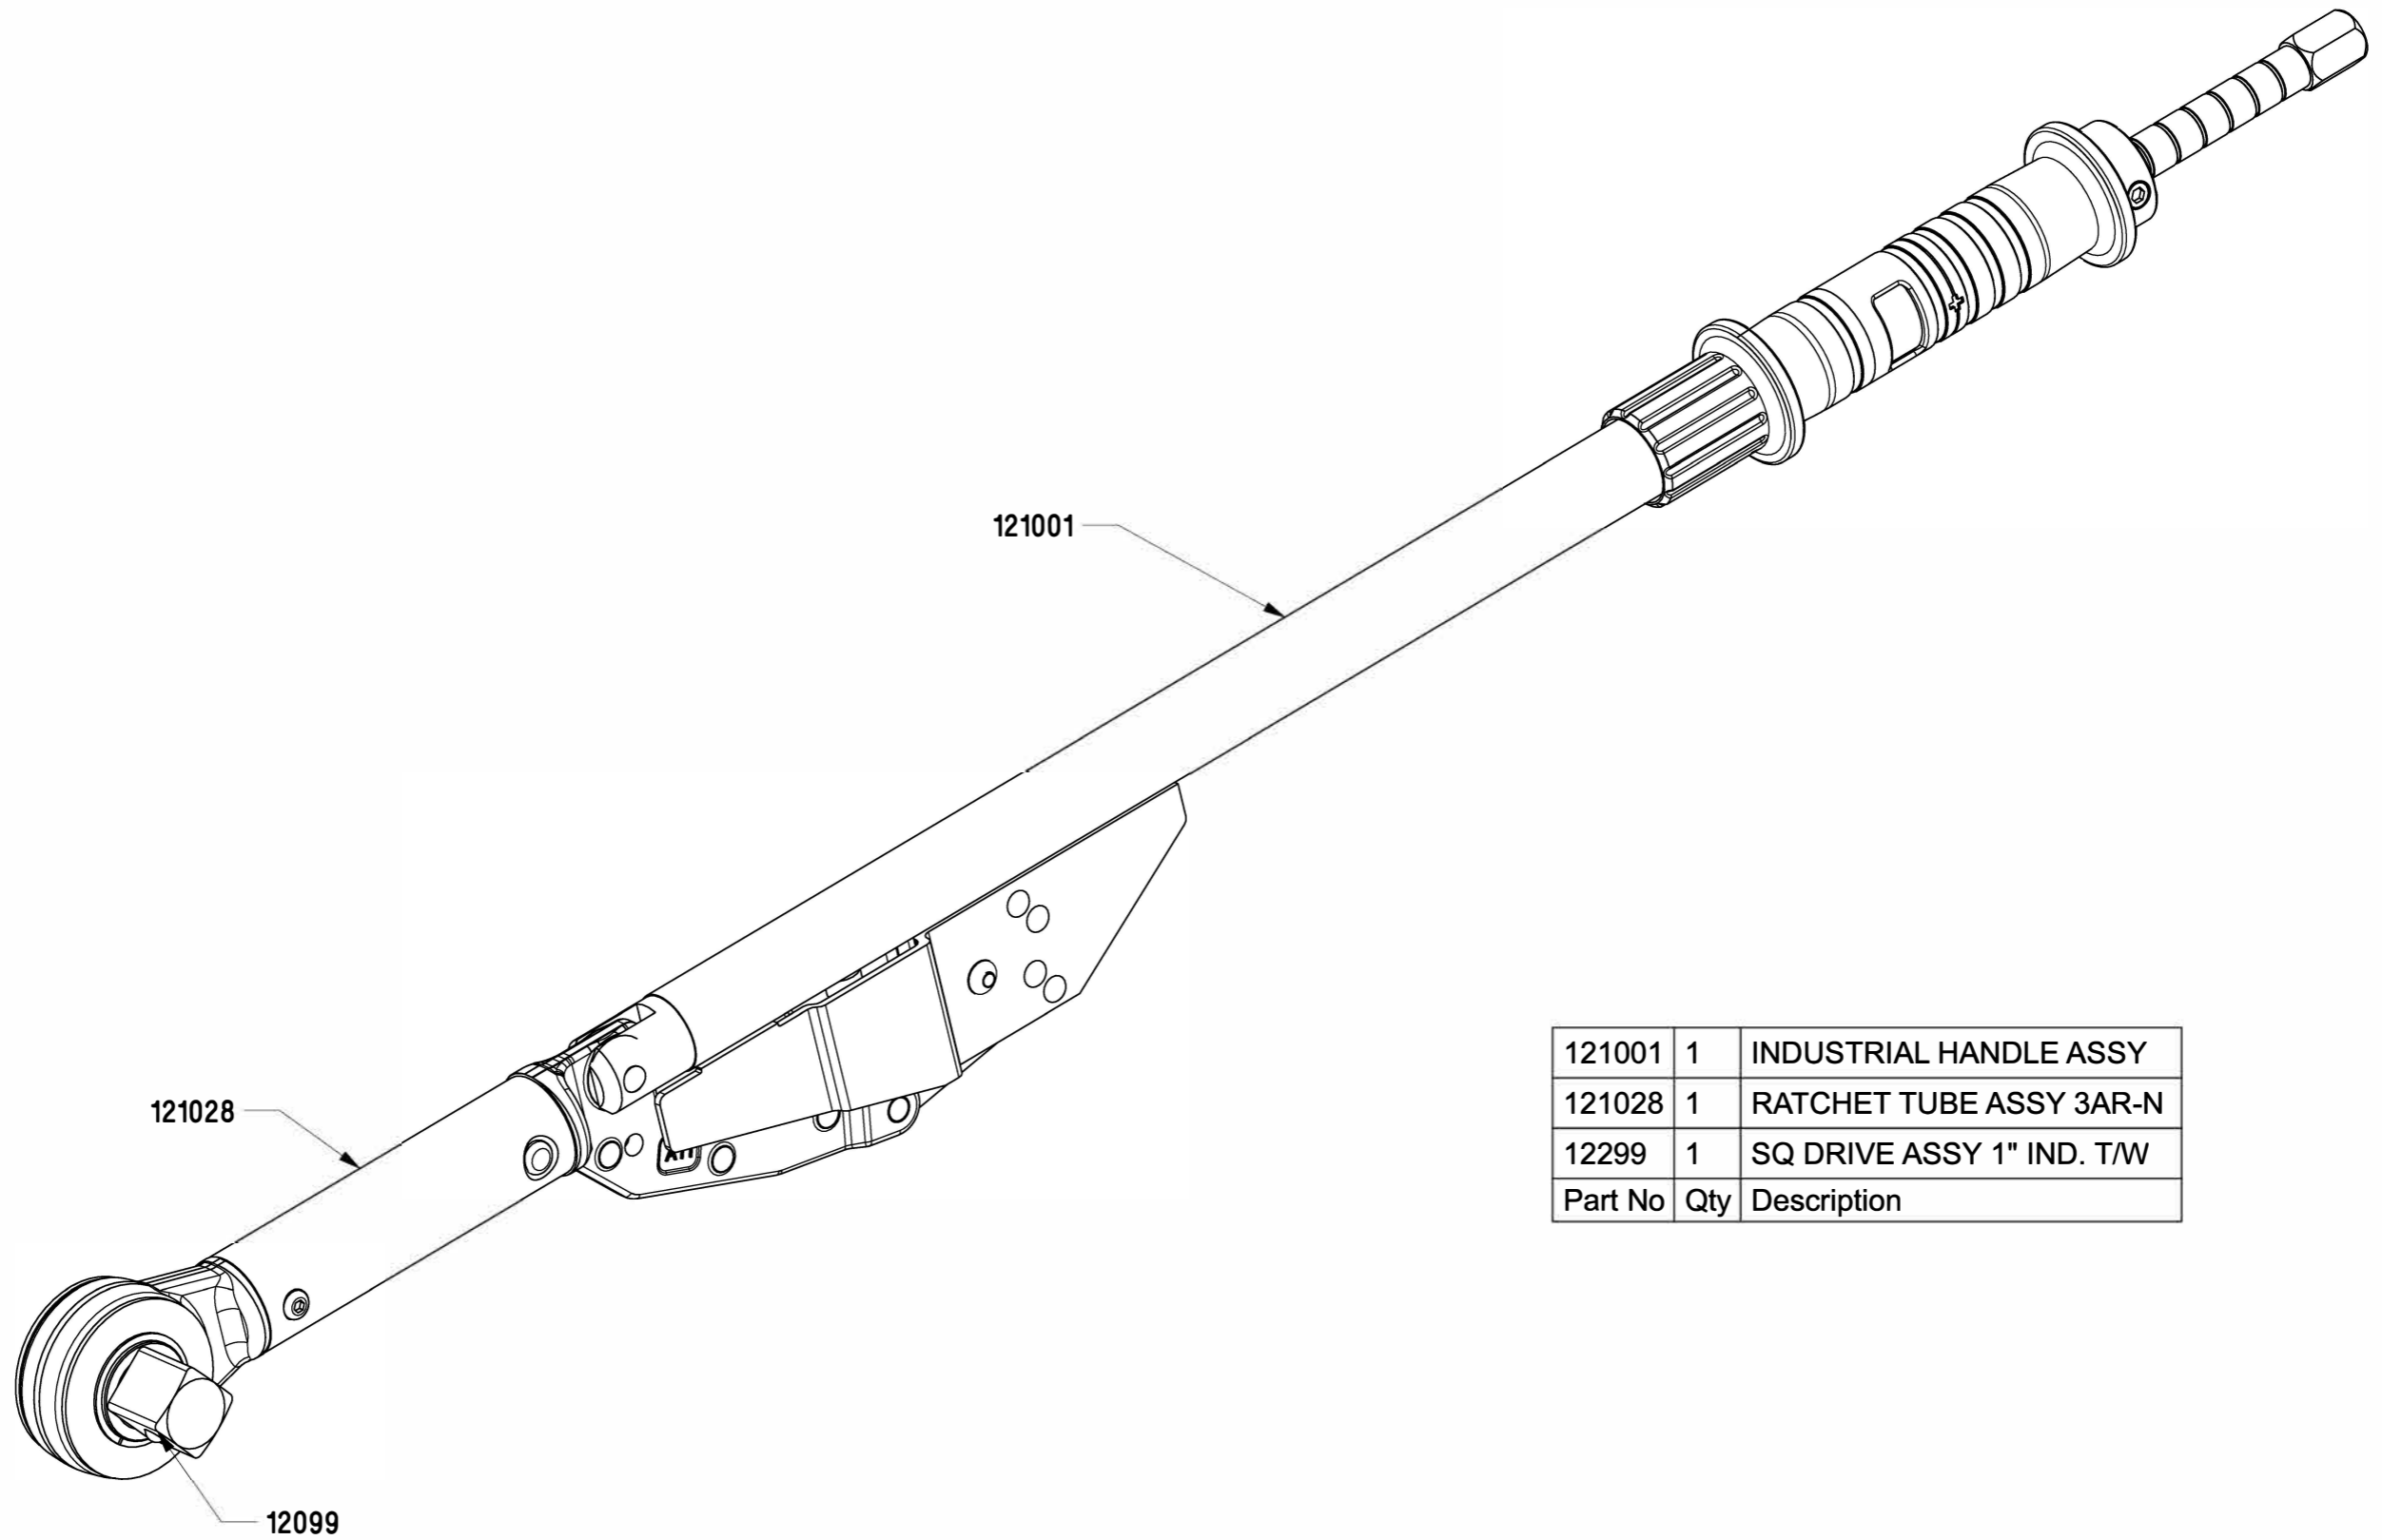

120101.01 – 3AR-N INDUSTRIAL WRENCH 1" SQ

121001	1	INDUSTRIAL HANDLE ASSY
121028	1	RATCHET TUBE ASSY 3AR-N
12299	1	SQ DRIVE ASSY 1" IND. T/W
Part No	Qty	Description