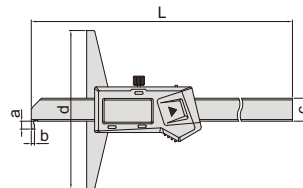

With data interface

Code	Range	Accuracy	L	d	a	b	c	Data output cable (optional)
1142-150A	0-150mm/0-6"	±0.03mm	230mm	100mm	5mm	2mm	14.5mm	7315-21, 7302-21
1142-200A	0-200mm/0-8"	±0.03mm	280mm	100mm	5mm	2mm	14.5mm	7315-21, 7302-21
1142-300A	0-300mm/0-12"	±0.04mm	380mm	150mm	5mm	2mm	14.5mm	7315-21, 7302-21
1142-500A	0-500mm/0-20"	±0.05mm	585mm	150mm	8mm	3mm	15mm	7315-22, 7302-22
1142-5001A	0-500mm/0-20"	±0.05mm	585mm	200mm	8mm	3mm	15mm	7315-22, 7302-22
1142-1000A	0-1000mm/0-40"	±0.07mm	1188mm	150mm	10mm	4mm	18mm	7315-22, 7302-22
1142-10001A	0-1000mm/0-40"	±0.07	1188mm	200mm	10mm	4mm	18mm	7315-22, 7302-22
1142-10002A	0-1000mm/0-40"	±0.07	1188mm	250mm	10mm	4mm	18mm	7315-22, 7302-22

Built-in wireless (receiver code 7315-2/3/6/7/8/9 is required)

Code	Range	Accuracy	L	d	a	b	c
1142-150AWL	0-150mm/0-6"	±0.03mm	230mm	100mm	5mm	2mm	14.5mm
1142-200AWL	0-200mm/0-8"	±0.03mm	280mm	100mm	5mm	2mm	14.5mm
1142-300AWL	0-300mm/0-12"	±0.04mm	380mm	150mm	5mm	2mm	14.5mm
1142-500AWL	0-500mm/0-20"	±0.05mm	585mm	150mm	8mm	3mm	15mm
1142-5001AWL	0-500mm/0-20"	±0.05mm	585mm	200mm	8mm	3mm	15mm